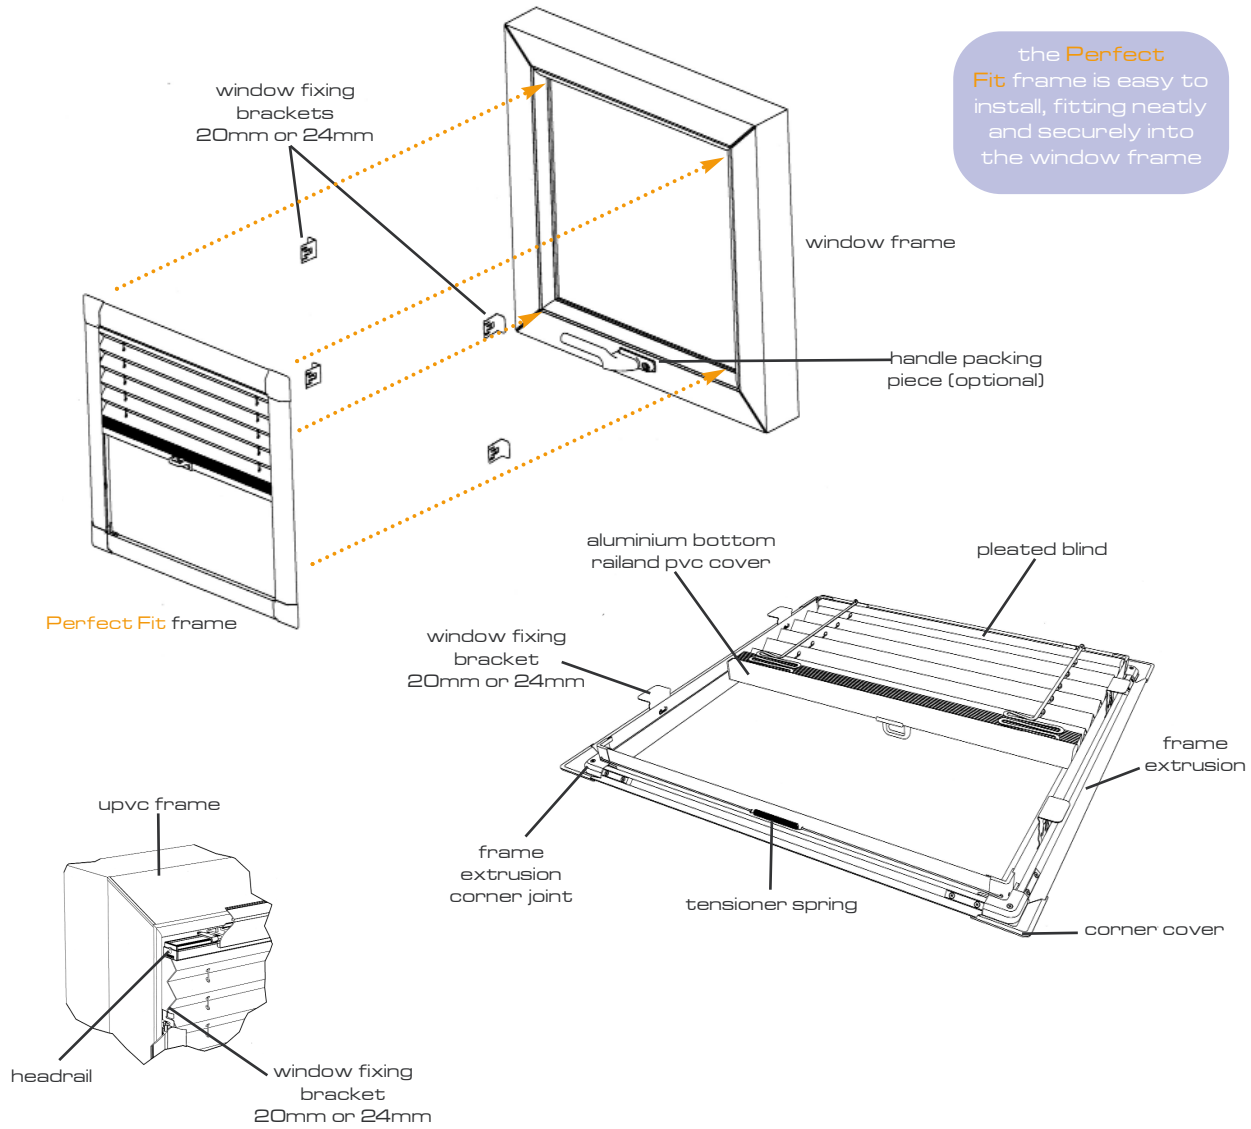

# Perfect Fit

pleated blinds

CI/SfB 1976 reference by SfB Agency		
(76.7)	X	

the **Perfect Fit** frame is easy to install, fitting neatly and securely into the window frame

frame extrusion	extrusion corner joint	corner cover	window fixing bracket 20mm recess
100% aluminium	nylon 6	nylon 6	spring steel
dimensions 38mm (1 1/2") x 26mm (1 1/32")	dimensions 55mm (2 3/16") x 55mm (2 3/16")	dimensions 43mm (1 11/16") x 43mm (1 11/16")	dimensions 30mm (1 3/16") x 30mm (1 3/16") x 18mm (1 1/16")
5m (5 1/2 yards) lengths	white or grey	white or grey	white painted
white painted or grey			

window fixing bracket 24mm recess	window handle packing piece 65mm	window handle packing piece 77mm
spring steel	nylon 6	nylon 6
dimensions 33mm (1 5/16") x 30mm (1 3/16") x 18mm (1 1/16")	dimensions 65mm (2 3/16") x 19mm (3/4")	dimensions 77mm (3 1/16") x 19mm (3/4")
white painted	white	white