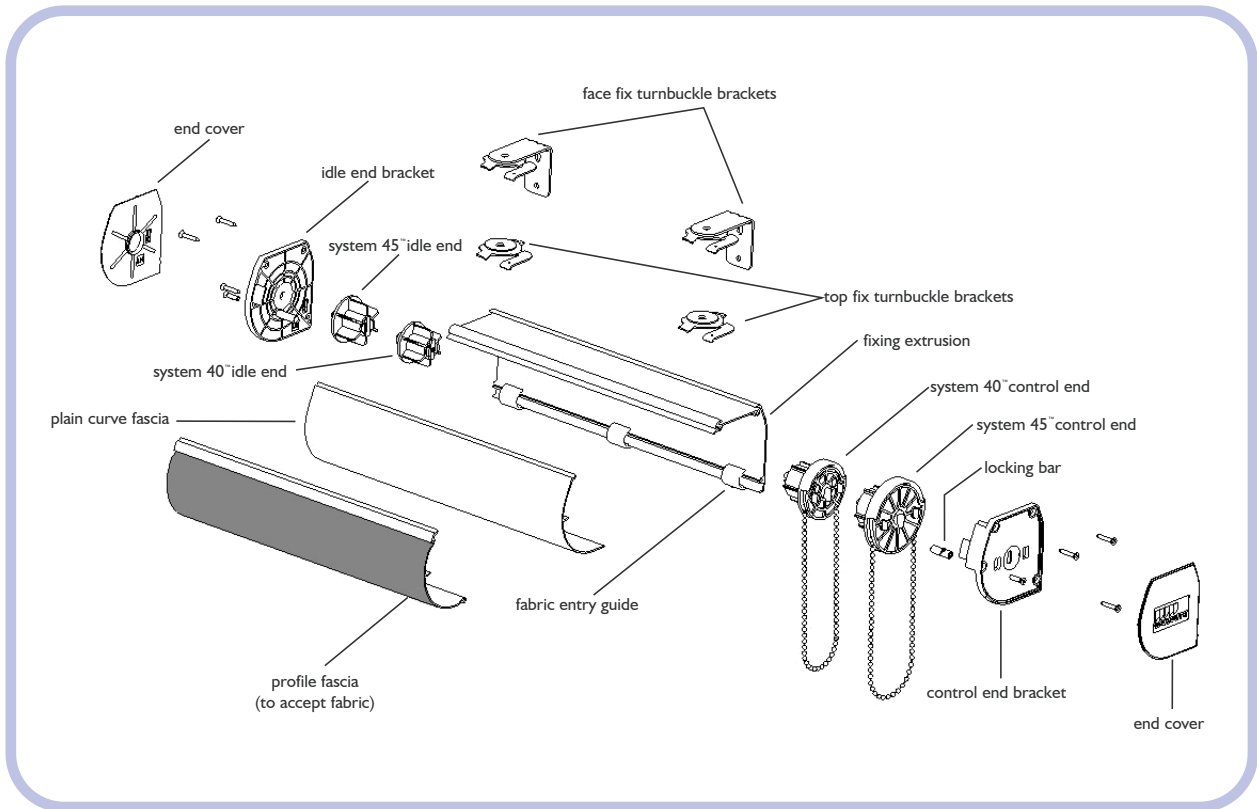

system 40[®] cassette
 system 45[®] cassette
 roller blind system

CI/SfB 1976 reference by SfB Agency		
(76.7)	X	

fixing extrusion	profile fascia	plain fascia	fabric entry guide
100% aluminium	100% aluminium	100% aluminium	acetal
4m (4½ yard) lengths	4m (4½ yard) lengths	4m (4½ yard) lengths	
dimensions 80mm (3¼") x 95mm (3¾")	dimensions 100mm (3½/16") x 40mm (1½/16")	dimensions 100mm (3½/16") x 40mm (1½/16")	
1.3mm (1/16") wall thickness	1.3mm (1/16") wall thickness	1.3mm (1/16") wall thickness	
colour white	colour white	colour white	colour white

tube system 40™	tube system 45™	tube system 45™ heavy duty	side control end system 40™
100% aluminium	100% aluminium	100% aluminium	sprocket/sprocket guard acetal
5m (5½ yard) lengths	5m (5½ yard) lengths 3m (3½ yard) lengths	4m (4½ yard) lengths	other parts mineral filled nylon or glass filled nylon
40mm (1½/16") outside diameter	45mm (1¾") outside diameter	45mm (1¾") outside diameter	spring lock friction system
1.05mm (3/64") wall thickness	1.05mm (3/64") wall thickness	4mm (3/16") wall thickness	unique bracket securing pin
4mm (3/16") fabric locating slot/ strengthening fin	4mm (3/16") fabric locating slot/ strengthening fin	4mm (3/16") fabric locating slot/ strengthening fin	metal chain drive
colour aluminium	colour aluminium	colour aluminium	colour white

turnbuckle bracket face fix	turnbuckle bracket top fix	no.10 operating chain	fabric drops
steel	steel	nickel plated brass/stainless steel	system 40™ and system 45™ cassette
		dimensions 4.5mm (3/16") diameter	up to 4m (4½ yard) screen and sheerweave® fabric
colour white	colour white	colour silver, nickel plated brass or gold	