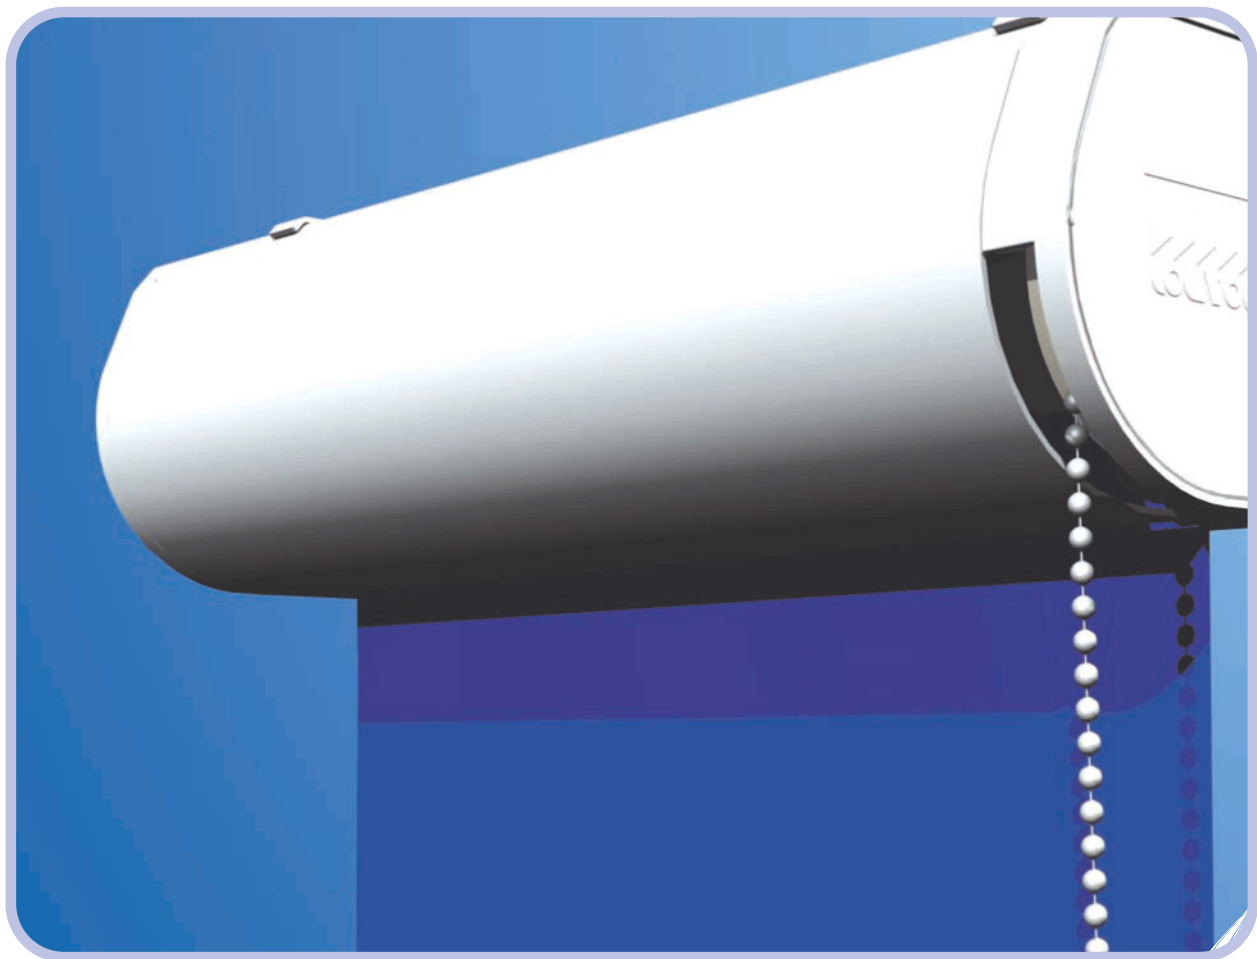

system 40[®] cassette
 system 45[®] cassette
 roller blind system

CI/SfB 1976 reference by SfB Agency		
(76.7)	X	

fixing extrusion	profile fascia	plain fascia	fabric entry guide
100% aluminium	100% aluminium	100% aluminium	acetal
4m (4½ yard) lengths	4m (4½ yard) lengths	4m (4½ yard) lengths	
dimensions 80mm (3¼") x 95mm (3¾")	dimensions 100mm (3½/16") x 40mm (1½/16")	dimensions 100mm (3½/16") x 40mm (1½/16")	
1.3mm (1/16") wall thickness	1.3mm (1/16") wall thickness	1.3mm (1/16") wall thickness	
colour white	colour white	colour white	colour white

tube system 40™	tube system 45™	tube system 45™ heavy duty	side control end system 40™
100% aluminium	100% aluminium	100% aluminium	sprocket/sprocket guard acetal
5m (5½ yard) lengths	5m (5½ yard) lengths 3m (3½ yard) lengths	4m (4½ yard) lengths	other parts mineral filled nylon or glass filled nylon
40mm (1½/16") outside diameter	45mm (1¾") outside diameter	45mm (1¾") outside diameter	spring lock friction system
1.05mm (3/64") wall thickness	1.05mm (3/64") wall thickness	4mm (3/16") wall thickness	unique bracket securing pin
4mm (3/16") fabric locating slot/ strengthening fin	4mm (3/16") fabric locating slot/ strengthening fin	4mm (3/16") fabric locating slot/ strengthening fin	metal chain drive
colour aluminium	colour aluminium	colour aluminium	colour white

bottom bar	bottom bar end caps	bottom bar circular	bottom bar end caps circular
pvc or aluminium	nylon	aluminium	nylon
5m (5½ yard) lengths		5m (5½ yard) lengths	
colour pvc = white, beige or clear aluminium = brushed aluminium	colour white, beige or clear	colour white or brushed aluminium	colour white or grey

turnbuckle bracket face fix	turnbuckle bracket top fix	no.10 operating chain	fabric drops
steel	steel	nickel plated brass/stainless steel	system 40™ and system 45™ cassette
		dimensions 4.5mm (3/16") diameter	up to 4m (4½ yard) screen and sheerweave® fabric
colour white	colour white	colour silver, nickel plated brass or gold	